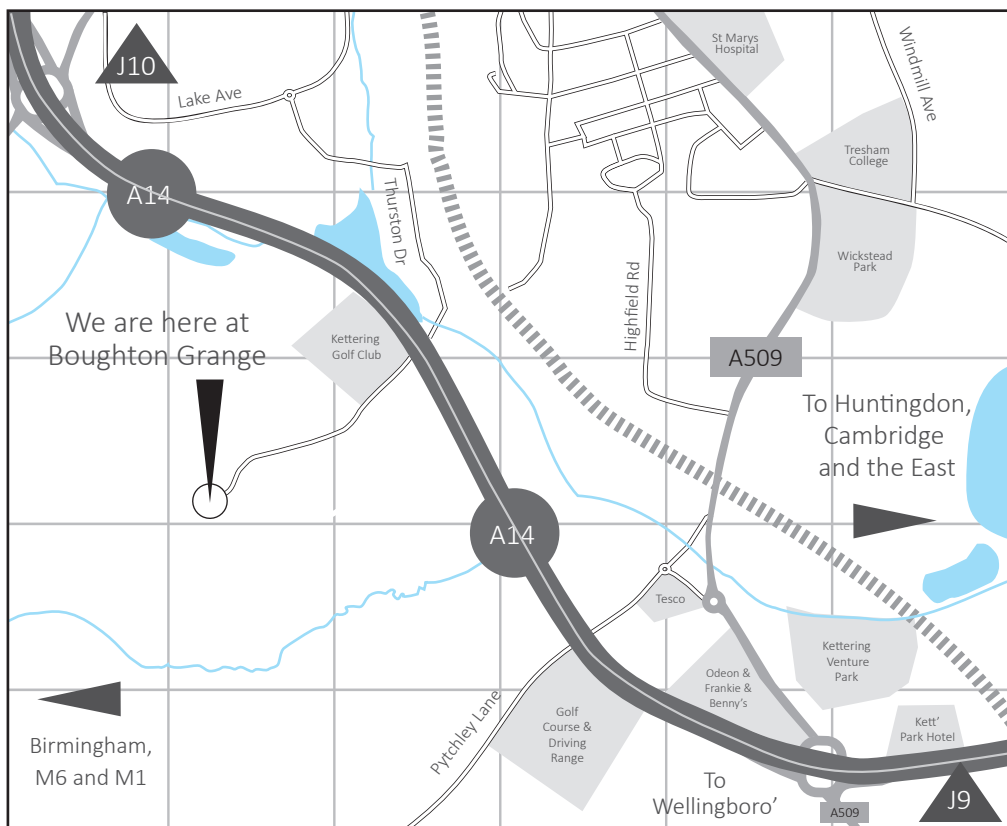

Local Map

t 01536 525 470
f 01536 215 260
e info@developereyes.com
w www.developereyes.com

Developer Eyes Limited
Broughton Grange Business Centre
Headlands
Kettering
Northants, NN15 6XA