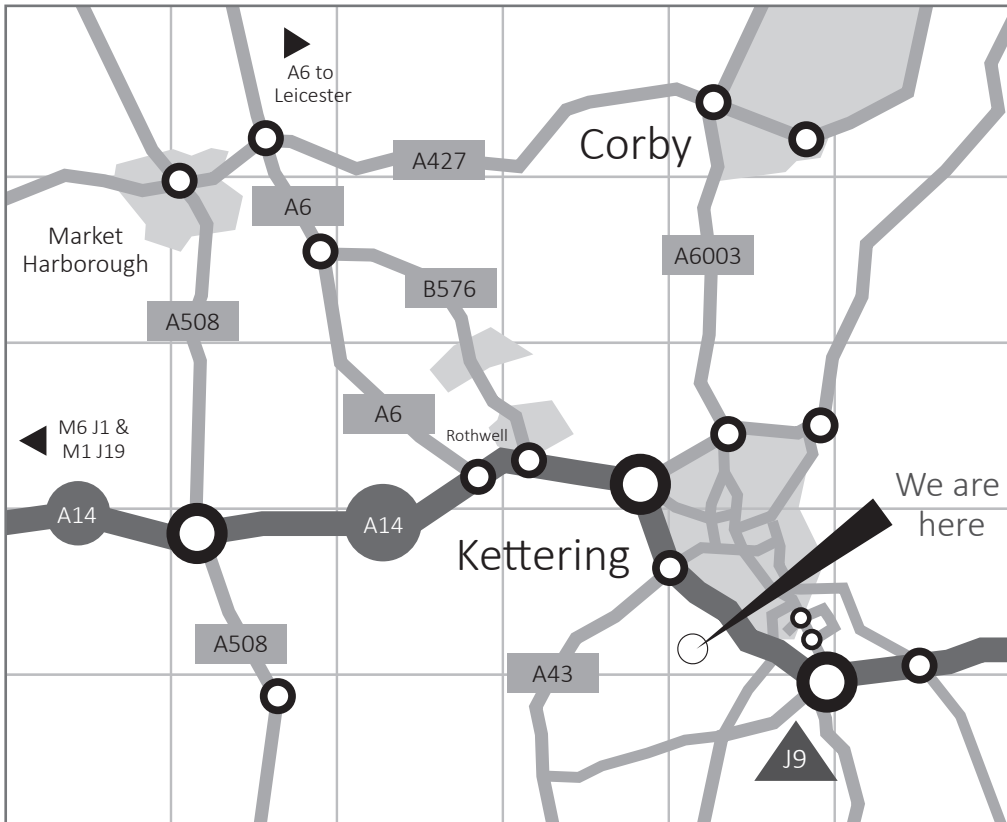

Area Map

How to find us

We are located in-between Junction 9 and Junction 10 of the A14 at Broughton Grange Business Centre.

From the A14, exit at Junction 10. At the roundabout take the turning signposted 'Kettering' (A6013). At the next roundabout (Trading Post Public House) take the 3rd exit sign posted 'Conference Centres & Theatre' (the road is called Lake Ave). At the next mini roundabout take the third exit right onto Thurston Drive, at the 'T' junction turn right along Thurston Drive, continue over the mini roundabout and in approximately 150m take the next right over the A14, following the road up to Broughton Grange Business Centre. Follow this road straight on to the bottom and on arrival, park at the front of the building and proceed to main reception.